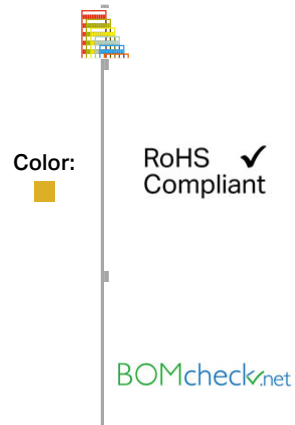

Data sheet | Item number: 794-657/000-002

WMB marking card; as card; MARKED; 1, 4, 7, ... , 88 and 2, 5, 8, ... , 89 and 3, 6, 9, ... , 90 and 91, 94, 97, 92, 95, 98, 93, 96, 99, (1x); stretchable 5 - 5.2 mm;
Vertical marking; snap-on type

794-657/000-002

Data

Technical Data

Color	yellow
Marking	1, 4, 7, ... , 88 and 2, 5, 8, ... , 89 and 3, 6, 9, ... , 90 and 91, 94, 97, 92, 95, 98, 93, 96, 99, ; (1x)
Printing direction	Vertical marking
Color of marking	black
Marking type	Digits
Konfektionierung	10 strips with 10 markers per card
Marker width	5 mm
Fire load	0.27 MJ